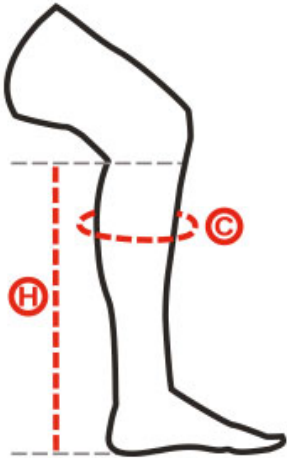

Boots

How to measure:

The measurements must be taken wearing riding trousers and socks that you normally use. By standing position, measure the calf "C" in the widest point by keeping the meter in horizontal position and keeping its tension nor too tight and not too large. By standing position with the leg slightly bent, measure the height of the boot "H" from the floor to the highest part of the leg (see figure n. 1). To this measurement you must add 1 cm to maximum 1,5 cm as the boot will lower after wearing it. The size of the foot is the one you usually wear. Refer to the European measurements. (see the man/woman comparison chart)

EU 35

**HEIGHT
(H)**

**CALF
(C)**

SIZE

39½

26 / 28,4

35XXA

28,5 / 30,9