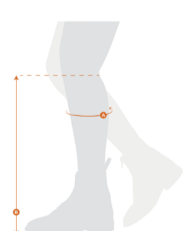

# HALF CHAPS

The perfect blend of functionality, comfort, and style for riders.

## Available in

Colors: Brown and Black

Sizes: XSC-XS-XSH-SC-S-SH-MC-M-MH-LC-L-LH-XLC-XL-XLH

Classic Comfort  
Half chaps

Find the perfect size with our size guide

The measurements listed as height and calf are the actual **measurements of your legs**

	XSC (SHORT)	XS	XSH (HIGH)	SC (SHORT)	S	SH (HIGH)
<b>CALF (A)</b>	32 CM	31 CM	31 CM	34 CM	33 CM	31,5 CM
<b>HEIGHT (B)</b>	37 CM	39 CM	42 CM	39 CM	41 CM	44 CM

	MC (SHORT)	M	MH (HIGH)	LC (SHORT)	L	LH (HIGH)
<b>CALF (A)</b>	36,5 CM	35 CM	35 CM	39 CM	37,5 CM	37,5 CM
<b>HEIGHT (B)</b>	41 CM	43 CM	46 CM	43 CM	45 CM	48 CM

	XLC (SHORT)	XL	XLH (HIGH)
<b>CALF (A)</b>	42 CM	40 CM	40 CM
<b>HEIGHT (B)</b>	44 CM	46 CM	49 CM