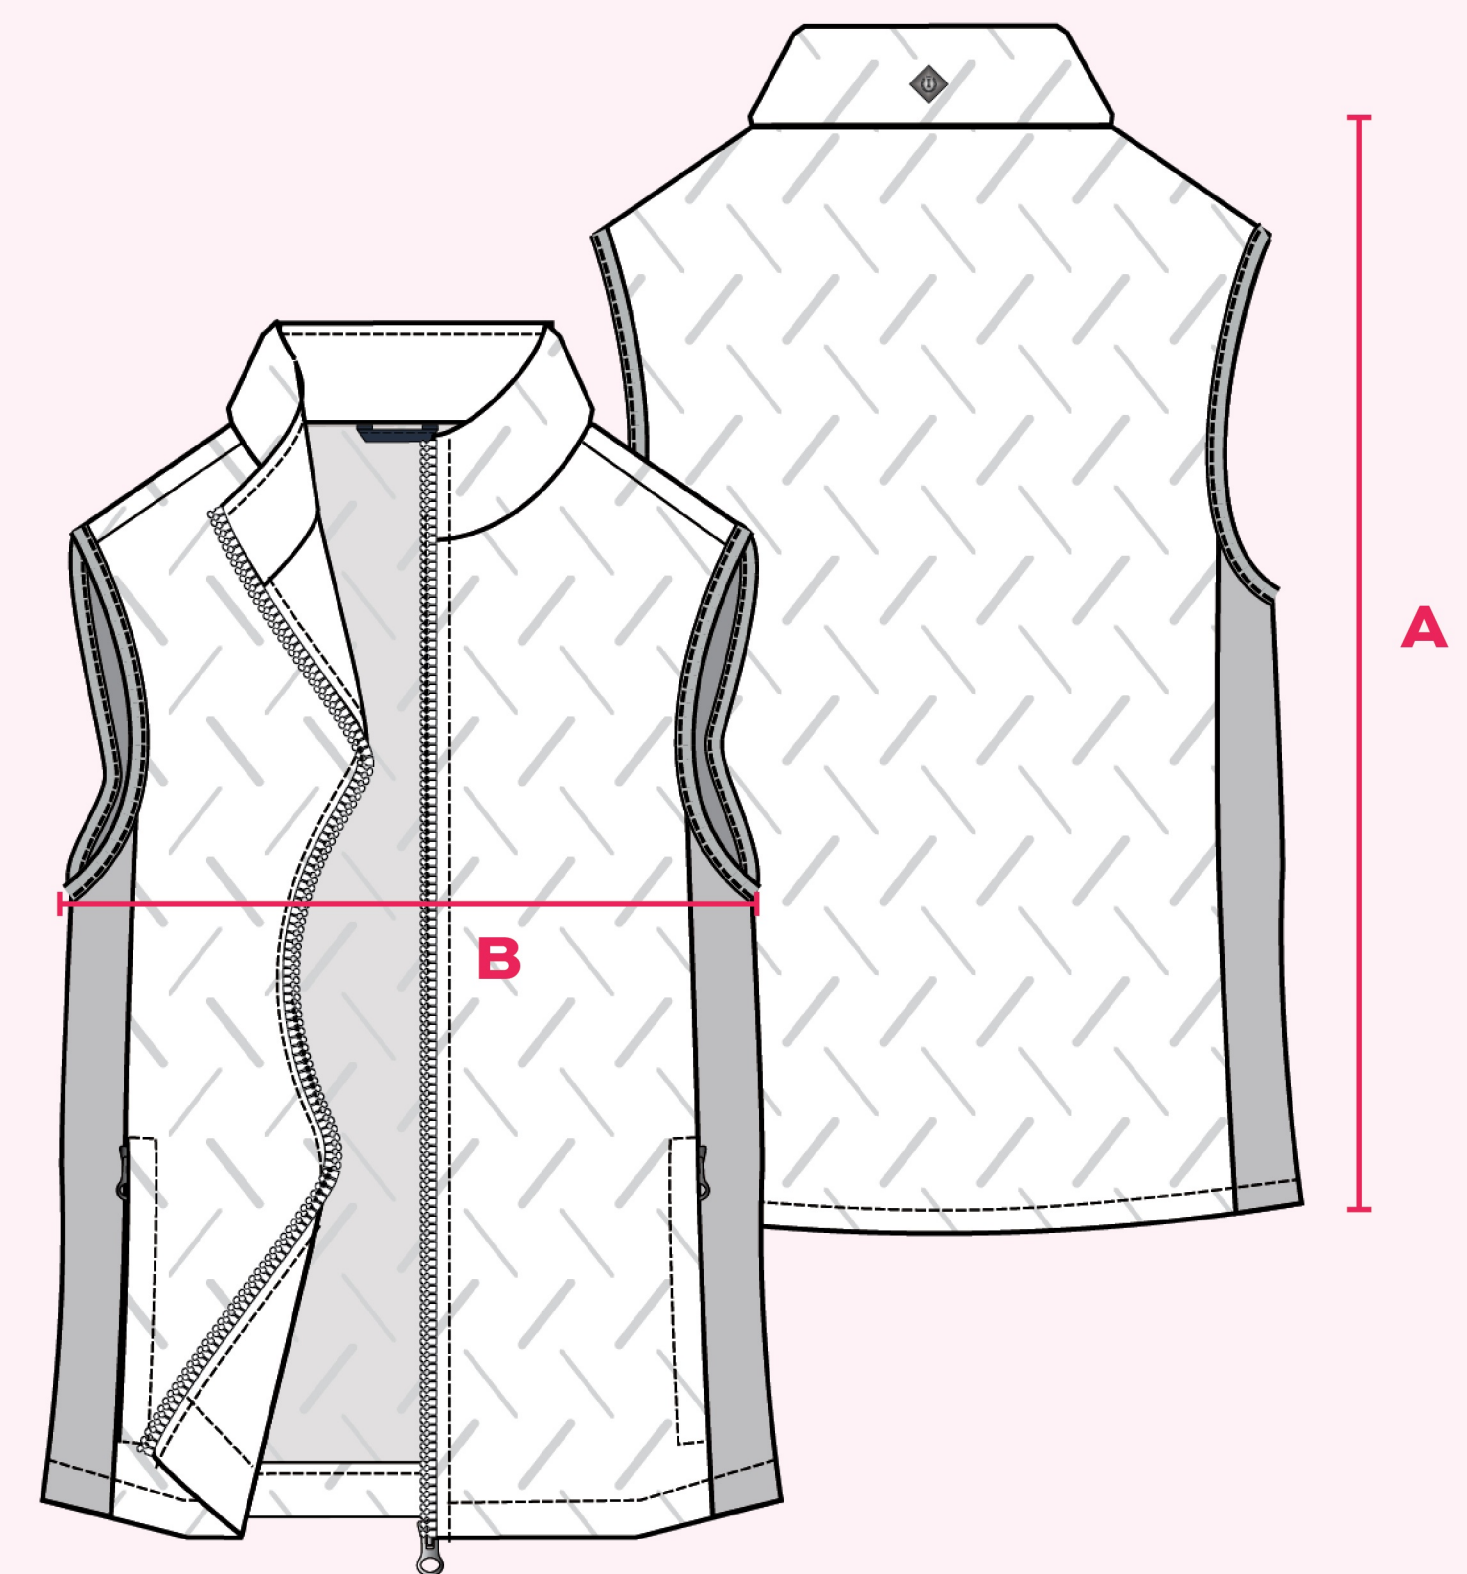

DIMENSIONS | BODYWARMER JENNY HYBRID

Size	A Backlength (cm)	B Chest width (cm)
XS	62	47
S	64	49
M	66	51
L	68	54
XL	70	57
XXL	72	61

THE GARMENT IS MEASURED WHILE LAID FLAT

KL32126BPO

IMPERIAL
RIDING