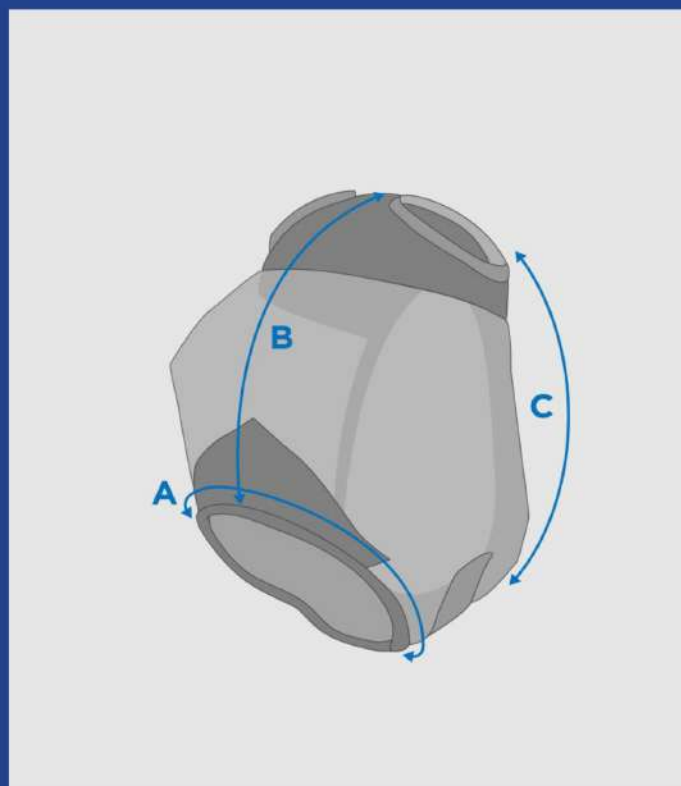

Fly Mask Size Guide

WeatherBeeta ComFiTec Fine Mesh Mask

Size	A	B	C
Mini	46cm / 18.1"	35cm / 13.8"	72cm / 28.3"
Small Pony	55cm / 21.7"	39cm / 15.4"	80cm / 31.5"
Pony	60cm / 23.6"	43cm / 17"	82cm / 32.3"
Cob	62cm / 24.4"	50cm / 19.7"	88cm / 34.6"
Full	68cm / 26.8"	52cm / 20.5"	85cm / 33.5"
Warmblood	69cm / 27.2"	57cm / 22.4"	90cm / 35.4"

*Some measures can vary by up 10cm/4" due to the adjustment allowance of the touch tape and close fastenings