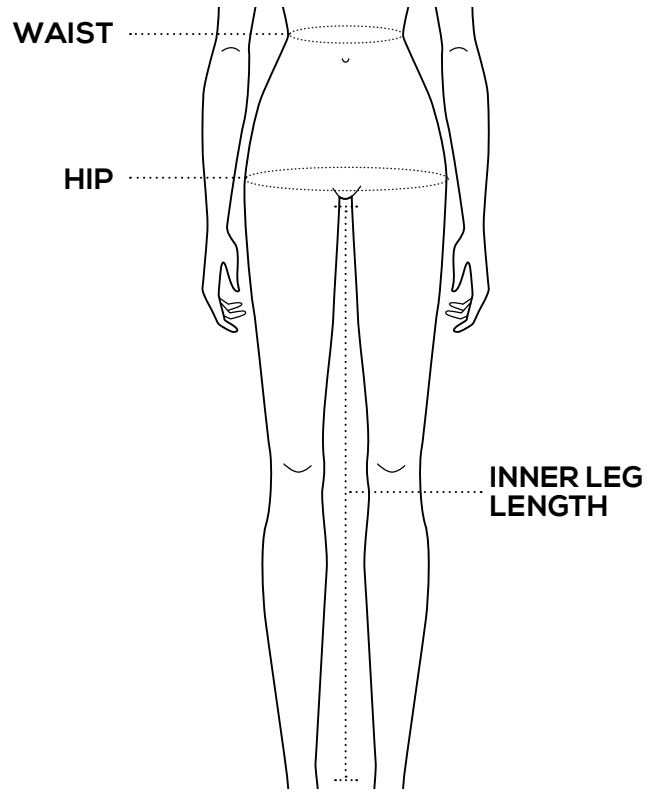

BODY MEASUREMENT BREECHES

YNG measurements in cm

	140	146	152	158	164	170
WAIST	60-63	63-66	66-69	69-72	72-75	75-78
HIP	73-76	76-79	79-82	82-85	85-88	88-91
INNER LEG LENGTH	57-59	59-61	61-63	63-65	65-67	67-69