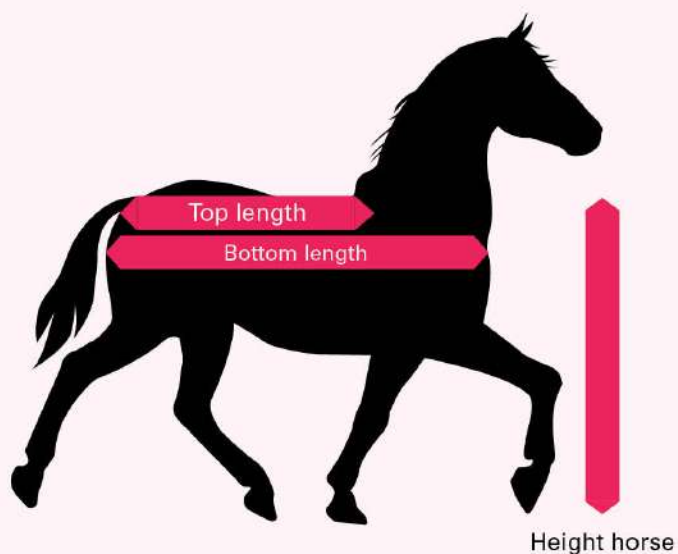

SIZE CHART | BLANKETS

Height horse (cm)	Bottom length (cm)	Top length (cm)	UK size (feet)	US size (inch)
<100	125	75	3'6	42'
101-110	135	85	3'9	45'
111-120	145	95	4'0	48'
121-130	155	105	4'6	54'
131-140	165	115	5'0	60'
141-151	175	125	5'6	66'
152-161	185	135	6'0	72'
162-168	195	145	6'3	75'
169-174	205	155	6'9	81'
175+	215	165	7'0	84'

**This size chart is a guideline. Always keep in mind the shape of your horse when deciding the right size for your horse.*

IMPERIAL
RIDING