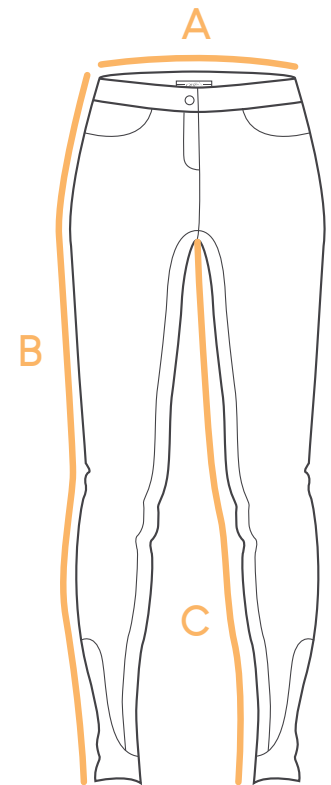

Size chart breeches

All measurements are listed in CM.

Ladies' breeches

	34	36	38	40	42	44	46	48
A	34	36	38	40	42	44	46	48
B	92	93	94	94	95	95	96	97
C	73	73	73	73	73	73	73	73

For high waist breeches, add 1,5 cm to size B.

Men's breeches

	44	46	48	50	52	54
A	36,5	38,5	40,5	42,5	44,5	46,5
B	92	94	96	98	100	102
C	73	73	74	74	75	75

Junior breeches

	98	104	116	122	128	134	140	146	152	158	164	170	176
A	25	26	27	28	29	30	31	32	33	34	35	36	37
B	61	63	66	68	71	74	76	79	82	85	88	91	94
C	44	46	49	51	53	55	58	60	62	64	67	69	72

A = 1/2 waist measurement

B = Side length including waistband

C = Inner leg length

* Please note this is a guideline, a certain tolerance in measurements is allowed.