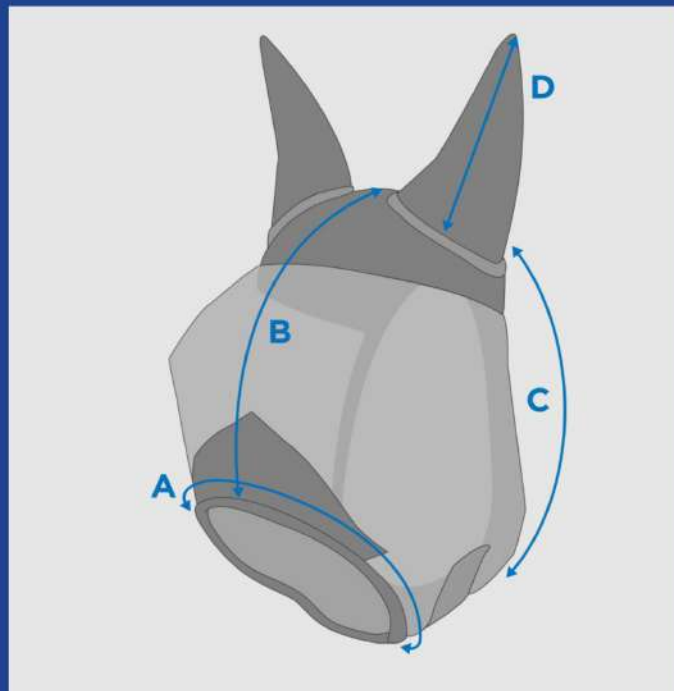

Fly Mask Size Guide

WeatherBeeta ComFiTec Fine Mesh Mask with Ears

Size	A	B	C	D
Mini	46cm / 18.1"	35cm / 13.8"	72cm / 28.3"	11cm / 4.3
Small Pony	55cm / 21.7"	39cm / 15.4"	80cm / 31.5"	15cm / 5.9"
Pony	60cm / 23.6"	43cm / 17"	82cm / 32.3"	15cm / 5.9"
Cob	62cm / 24.4"	50cm / 19.7"	88cm / 34.6"	18.5cm / 7.3"
Full	68cm / 26.8"	52cm / 20.5"	85cm / 33.5"	20cm / 7.9"
Warmblood	69cm / 27.2"	57cm / 22.4"	90cm / 35.4"	20cm / 7.9"

*Some measures can vary by up 10cm/4" due to the adjustment allowance of the touch tape and close fastenings