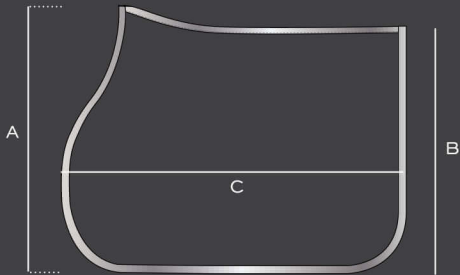

SIZE CHART | SADDLEPADS (CM)

DRESSAGE

	A	B	C
SHET	43	42	47
PONY	50	44.5	57
COB	56	53	63
FULL	59	56	66.5

GENERAL PURPOSE

	A	B	C
SHET	41	40	47
PONY	46	45	60
COB	49	48	64
FULL	56	52	68

GENERAL PURPOSE

	A	B	C	D
SHET	41	36	47	41
PONY	46	38	60	46
COB	48	44	65	48
FULL	52	47	70	52