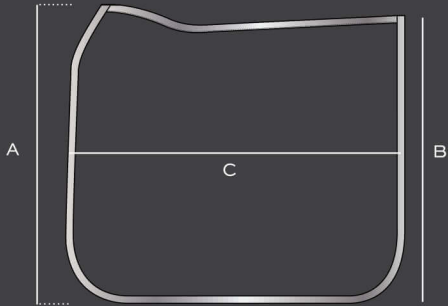

SIZE CHART | SADDLEPADS (CM)

DRESSAGE

	A	B	C
SHET	43	42	47
PONY	50	44.5	57
COB	56	53	63
FULL	59	56	66.5

GENERAL PURPOSE

	A	B	C
SHET	41	40	47
PONY	46	45	60
COB	49	48	64
FULL	56	52	68

GENERAL PURPOSE

	A	B	C	D
SHET	41	36	47	41
PONY	46	38	60	46
COB	48	44	65	48
FULL	52	47	70	52