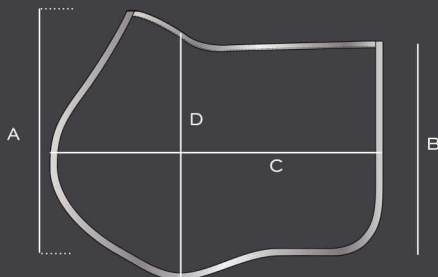

SIZE CHART | SADDLEPADS (CM)

DRESSAGE

	A	B	C
SHET	43	42	47
PONY	50	44.5	57
COB	56	53	63
FULL	59	56	66.5

GENERAL PURPOSE

	A	B	C
SHET	41	40	47
PONY	46	45	60
COB	49	48	64
FULL	56	52	68

GENERAL PURPOSE

	A	B	C	D
SHET	41	36	47	41
PONY	46	38	60	46
COB	48	44	65	48
FULL	52	47	70	52