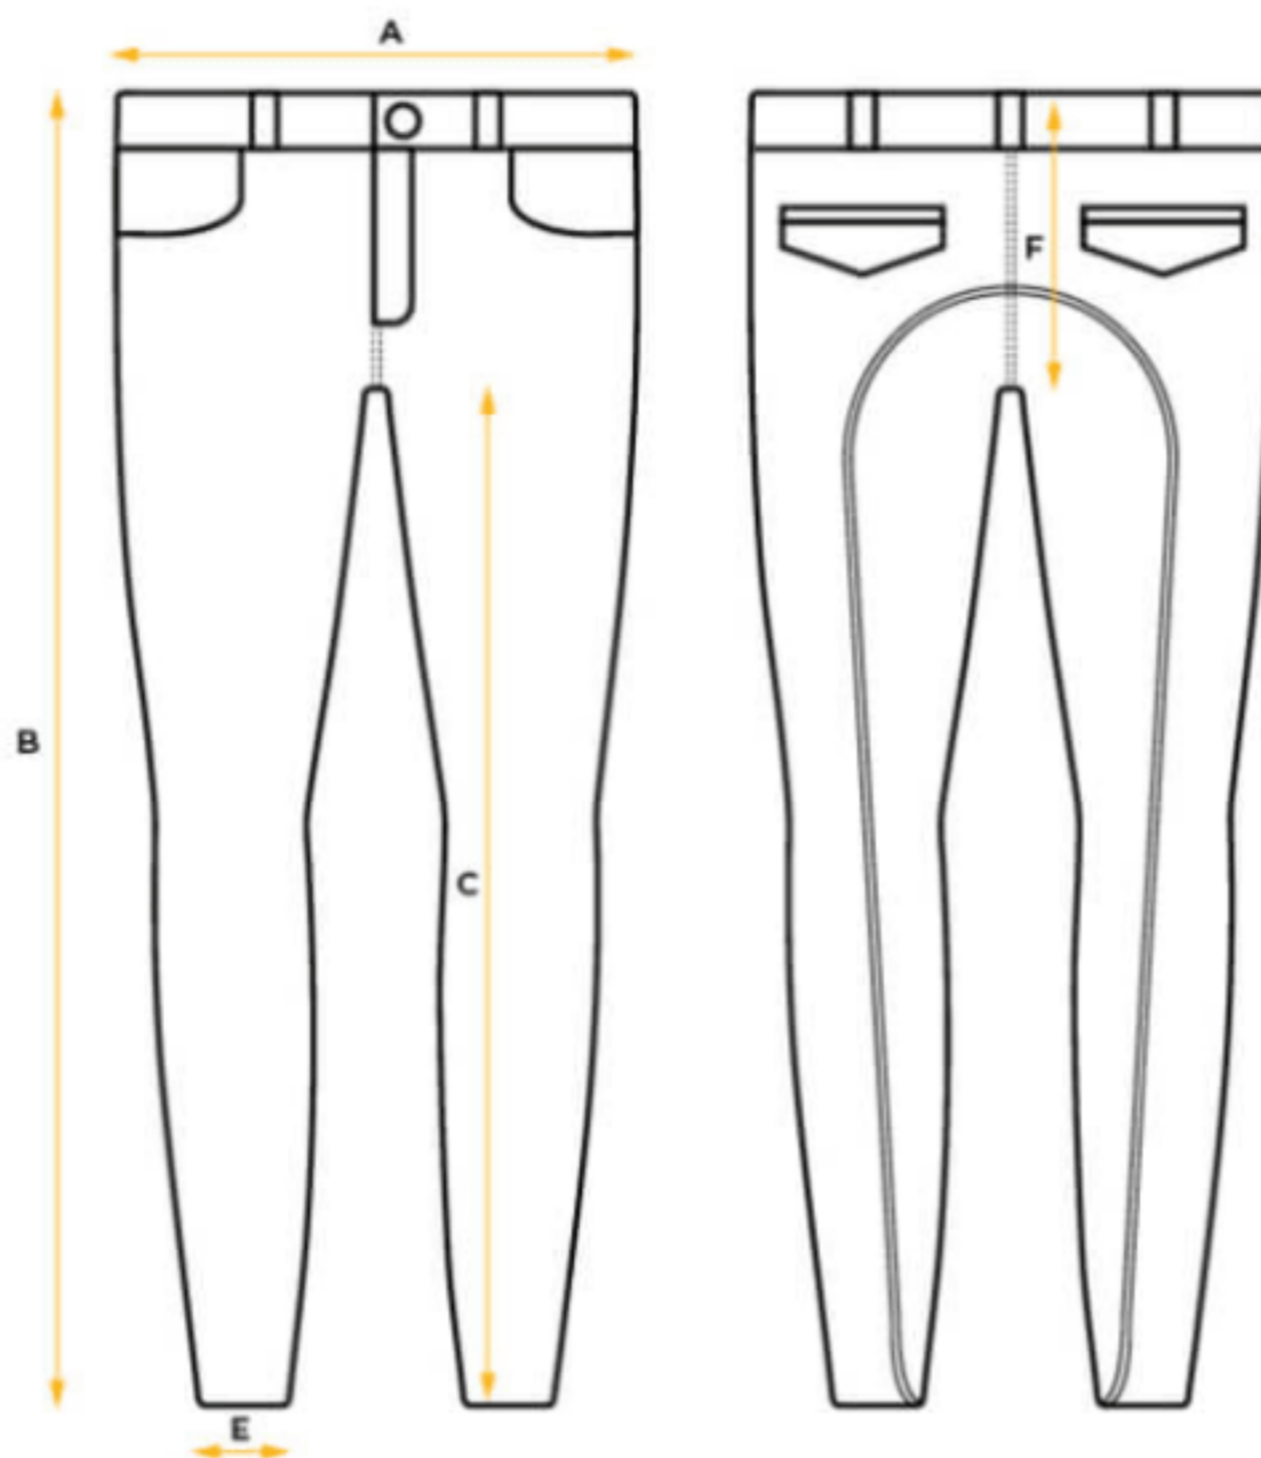

SIZE GUIDE

EQUESTRO	SIZE				
	6 Years (cm)	8 Years (cm)	10 Years (cm)	12 Years (cm)	14 Years (cm)
(A) Waist	50	54	58	62	66
(B) Outside legs	66	70	74	79	84
(C) Inside legs	48	51	54	59	64
(D) Waist height	21	22	23	24	25
(E) Ankle	17	18	19	20	21