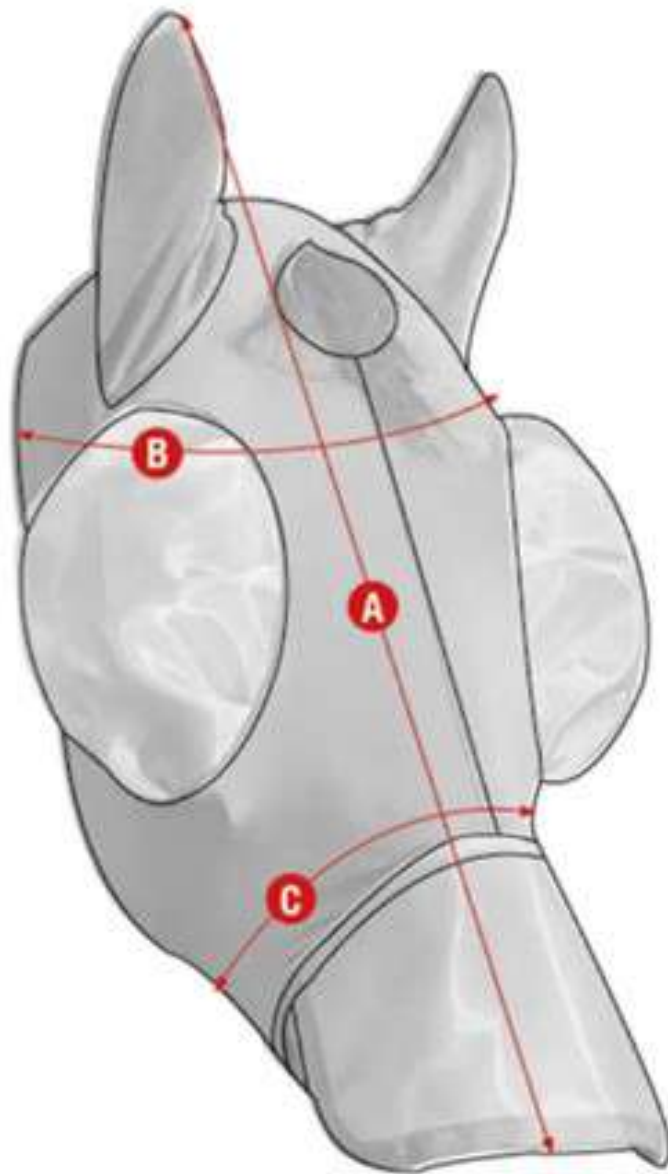

Size Guide - Bug Relief Full Mask

Size Guide - Bug Relief Full Mask

Size Recommendations

| Size | Bridle Size |
|----------|-------------------|
| X-Small | Mini / Small Pony |
| Small | Pony |
| Medium | Small Cob |
| Large | Cob |
| X-Large | Full / Large Cob |
| XX-Large | X-Full |

| Size | A | B | C |
|----------|------|------|------|
| X-Small | 60cm | 51cm | 47cm |
| Small | 63cm | 55cm | 50cm |
| Medium | 67cm | 60cm | 54cm |
| Large | 71cm | 65cm | 58cm |
| X-Large | 76cm | 70cm | 61cm |
| XX-Large | 80cm | 74cm | 64cm |

Please note: All measurements are approximate