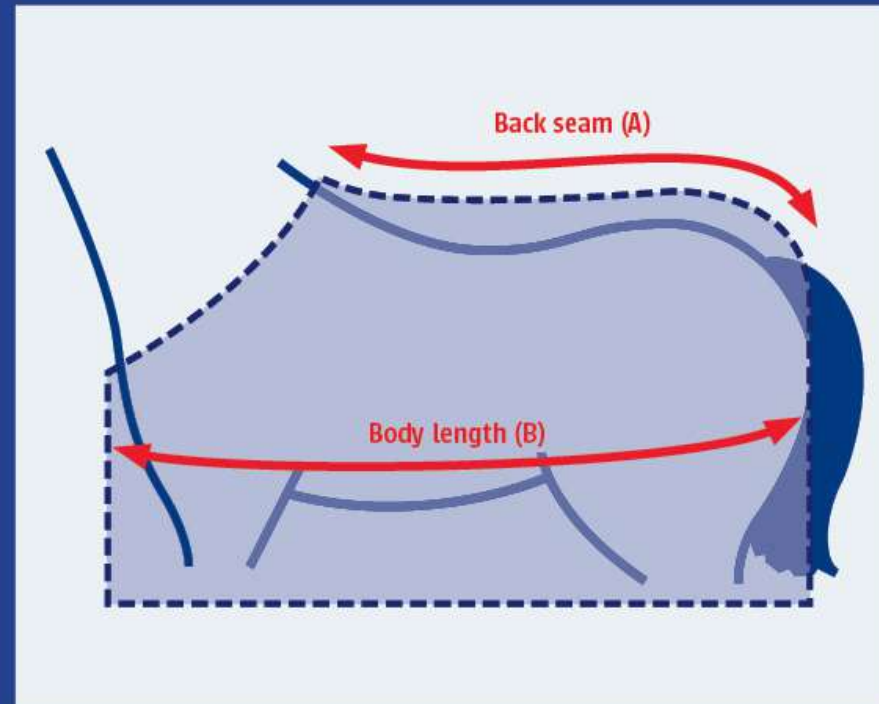

Horse Rug Size Chart

BACK SEAM (A)		BODY LENGTH (B)		
Euro (cm)	Feet Inches	Inches	cm	
55	3'0	36"	90	
60	3'3	39"	100	
65	3'6	42"	105	
70	3'9	45"	115	
75	4'0	48"	120	
85	4'3	51"	130	
90	4'6	54"	140	
95	4'9	57"	145	
105	5'0	60"	155	
115	5'3	63"	160	
120	5'6	66"	170	
125	5'9	69"	175	
135	6'0	72"	185	
140	6'3	75"	190	
145	6'5	77"	195	
150	6'6	78"	200	
155	6'9	81"	205	
160	7'0	84"	215	
165	7'3	87"	225	

How To Measure:

- Body Length: Measure from the center of the chest to the end of rump
- Back Seam: Measure from the wither to the top of the tail

Neck Rug/Cover

Size Chart

Neck Rug/Cover Size	UK Sizes	USA Sizes	EU Sizes
Pony / Small	4'0 - 5'3	48" - 63"	75 - 115cm
Cob / Medium	5'6 - 6'0	66" - 72"	120 - 135cm
Full / Large	6'3 - 6'9	75" - 81"	140 - 155cm
Warmblood / XLarge	7'0 - 7'3	84" - 87"	160 - 165cm