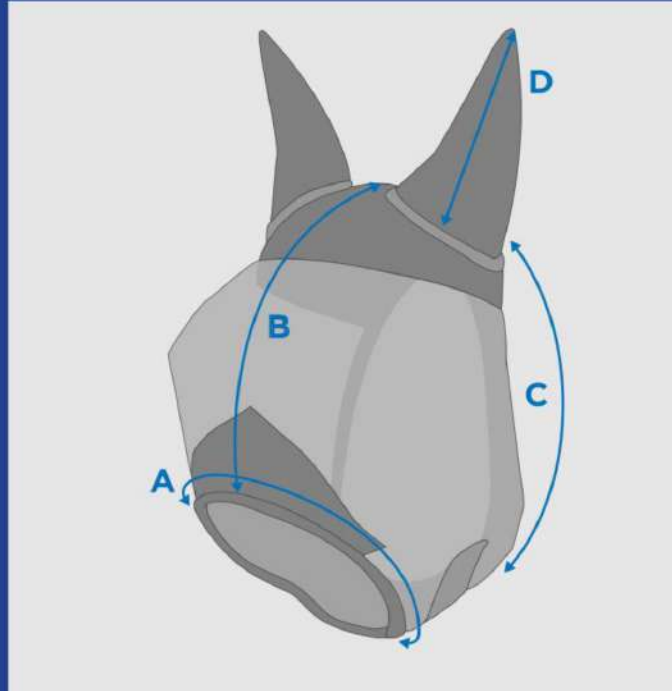

Fly Mask Size Guide

WeatherBeeta ComFiTec Durable Mesh Mask with Ears

Size	A	B	C	D
Mini	46cm / 18.1"	35cm / 13.8"	72cm / 28.3"	11cm / 4.3
Small Pony	55cm / 21.7"	39cm / 15.4"	80cm / 31.5"	15cm / 5.9"
Pony	60cm / 23.6"	43cm / 17"	82cm / 32.3"	15cm / 5.9"
Cob	62cm / 24.4"	50cm / 19.7"	88cm / 34.6"	18.5cm / 7.3"
Full	68cm / 26.8"	52cm / 20.5"	85cm / 33.5"	20cm / 7.9"
Warmblood	69cm / 27.2"	57cm / 22.4"	90cm / 35.4"	20cm / 7.9"

*Some measures can vary by up 10cm/4" due to the adjustment allowance of the touch tape and close fastenings