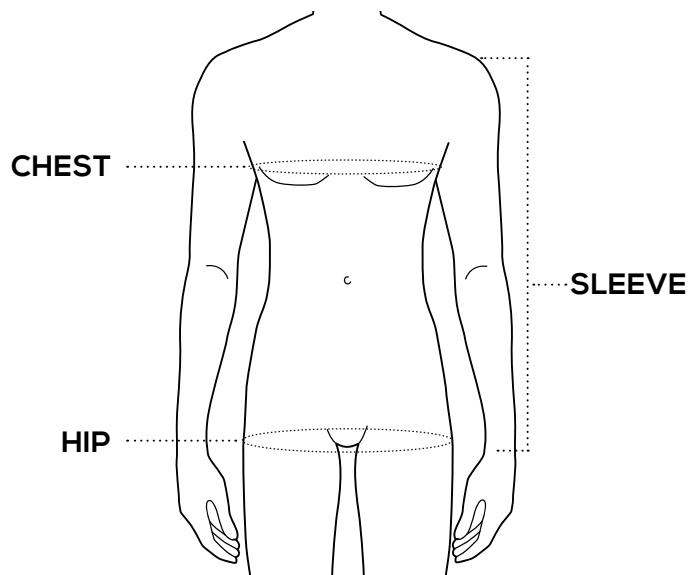

BODY MEASUREMENT SPORTSWEAR

MAN measurements in cm

	S	M	L	XL	XXL
CHEST	94-98	98-102	102-106	106-110	110-114
HIP	95-99	99-103	103-107	107-111	111-115
SLEEVE	64-65	65-66	66-67	67-68	68-69