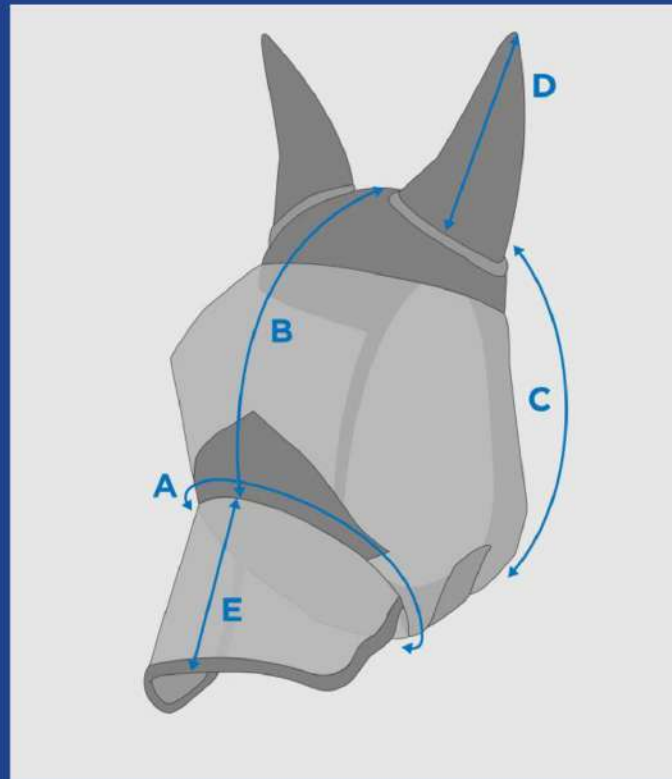

# Fly Mask Size Guide

## WeatherBeeta ComFiTec Fine Mesh Mask with Ears and Nose

Size	A	B	C	D	E
Mini	46cm / 18.1"	35cm / 13.8"	72cm / 28.3"	11cm / 4.3"	12cm / 4.7"
Small Pony	55cm / 21.7"	39cm / 15.4"	80cm / 31.5"	15cm / 5.9"	13cm / 5.1"
Pony	60cm / 23.6"	43cm / 17"	82cm / 32.3"	15cm / 5.9"	13cm / 5.1"
Cob	62cm / 24.4"	50cm / 19.7"	88cm / 34.6"	18.5cm / 7.3"	20cm / 7.9"
Full	68cm / 26.8"	52cm / 20.5"	85cm / 33.5"	20cm / 7.9"	20cm / 7.9"
Warmblood	69cm / 27.2"	57cm / 22.4"	90cm / 35.4"	20cm / 7.9"	20cm / 7.9"

\*Some measures can vary by up 10cm/4" due to the adjustment allowance of the touch tape and close fastenings