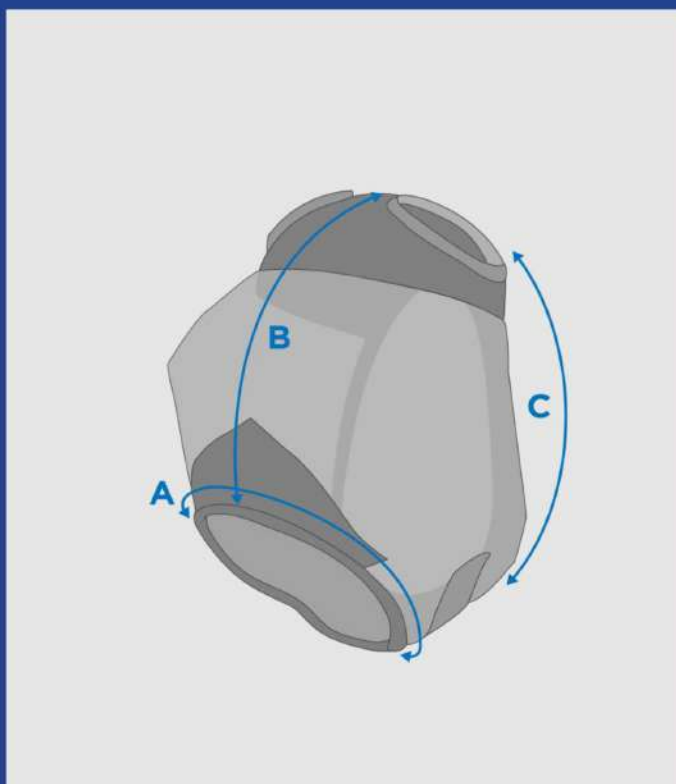

Fly Mask Size Guide

WeatherBeeta ComFiTec Fine Mesh Mask

Size	A	B	C
Mini	46cm / 18.1"	35cm / 13.8"	72cm / 28.3"
Small Pony	55cm / 21.7"	39cm / 15.4"	80cm / 31.5"
Pony	60cm / 23.6"	43cm / 17"	82cm / 32.3"
Cob	62cm / 24.4"	50cm / 19.7"	88cm / 34.6"
Full	68cm / 26.8"	52cm / 20.5"	85cm / 33.5"
Warmblood	69cm / 27.2"	57cm / 22.4"	90cm / 35.4"

*Some measures can vary by up 10cm/4" due to the adjustment allowance of the touch tape and close fastenings