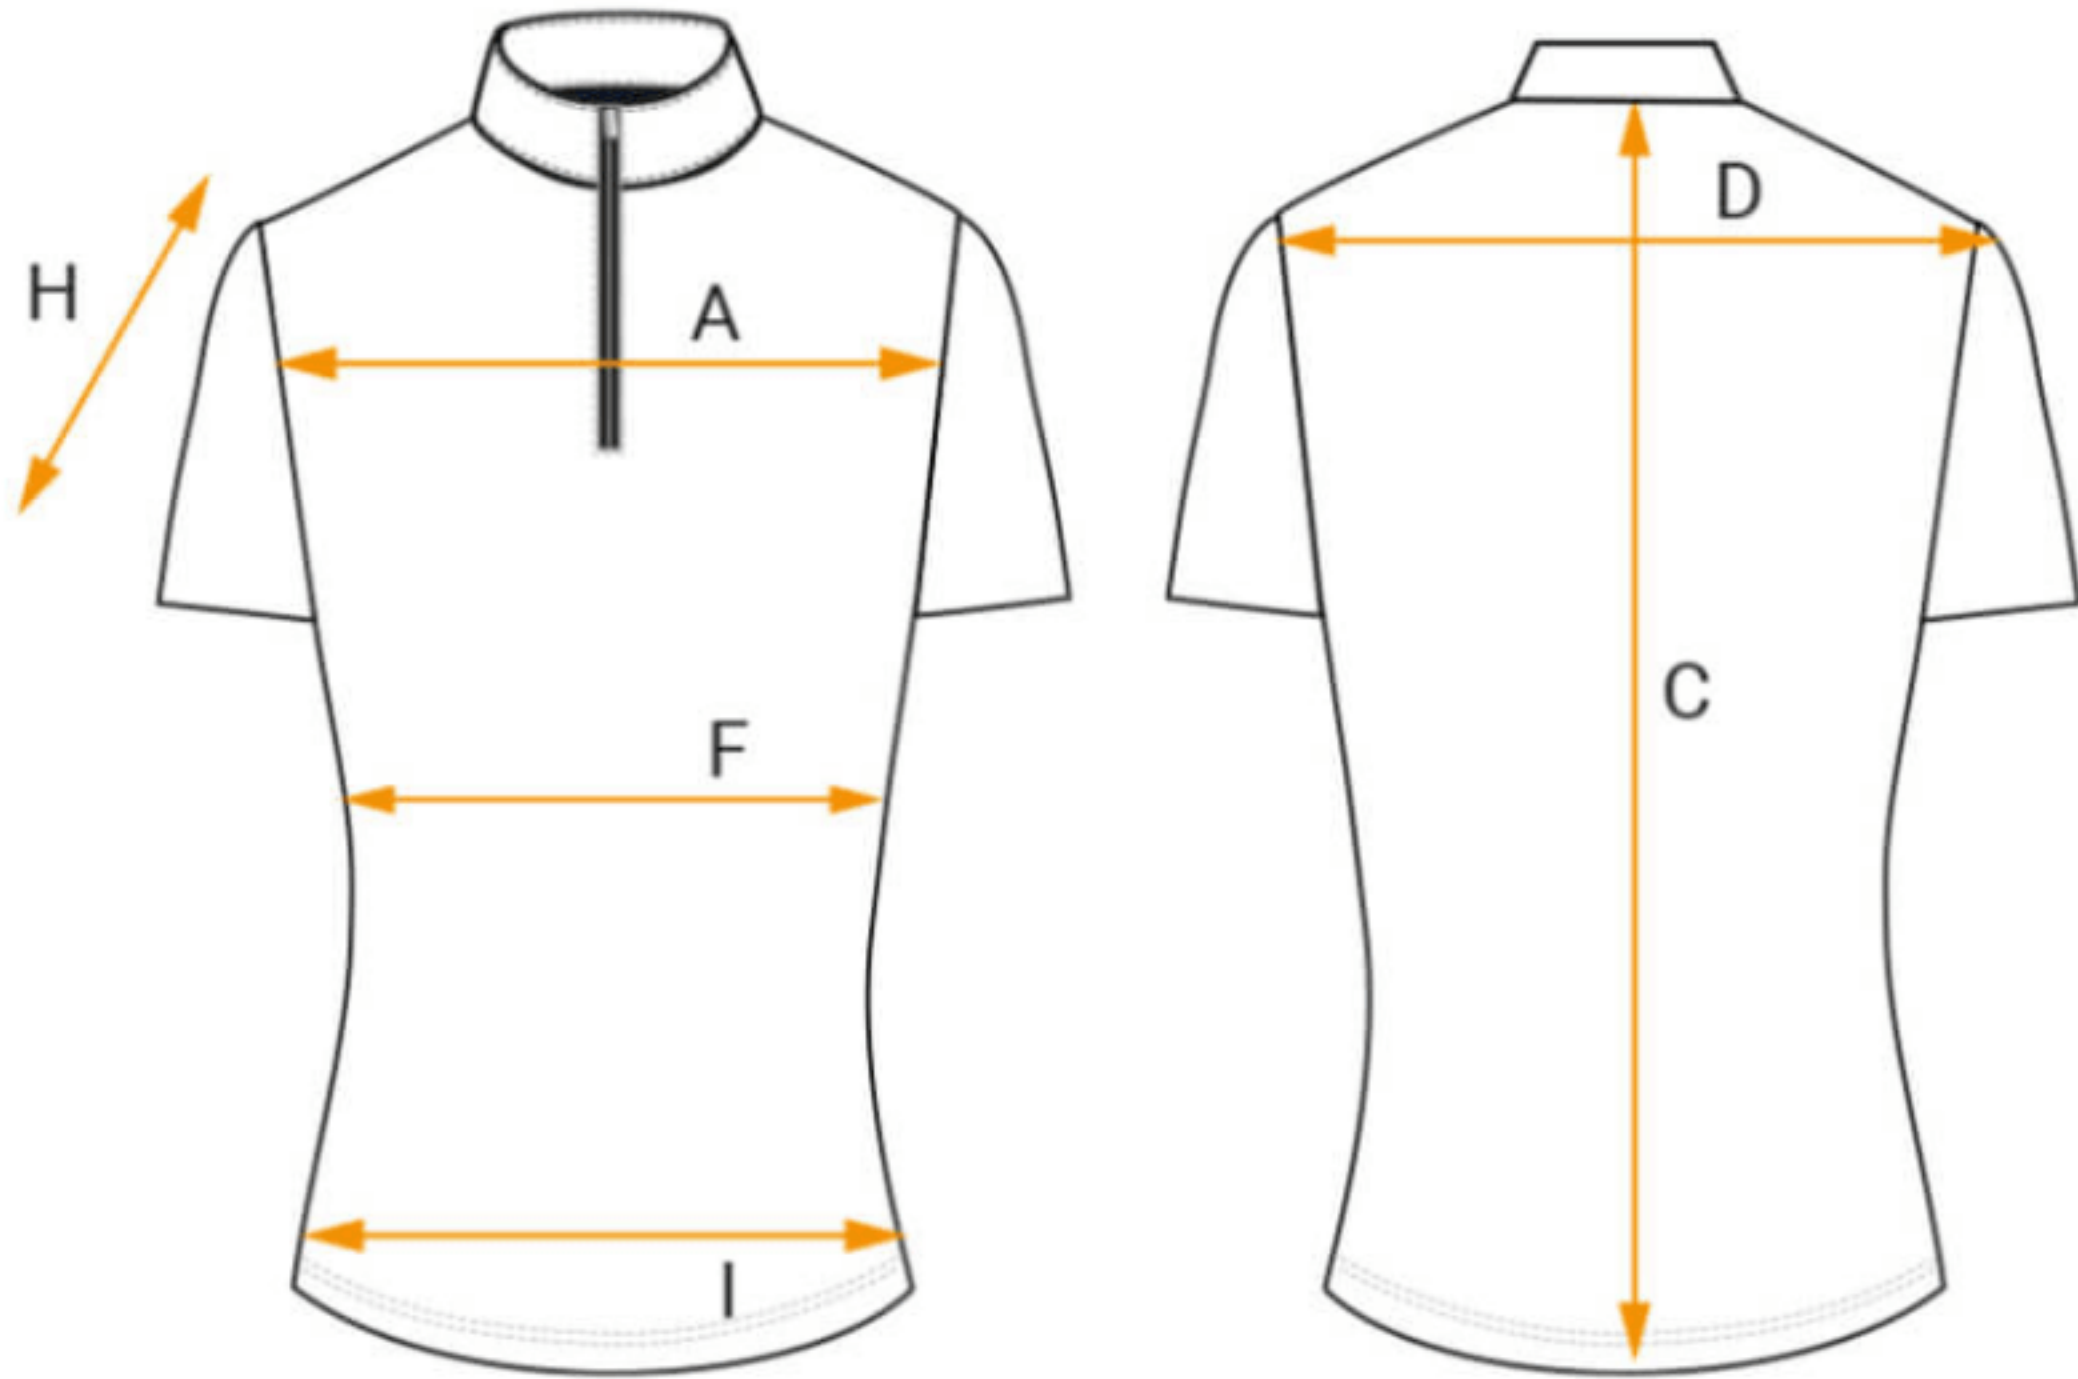

SIZE GUIDE

 EQUESTRO	MISURA				
	XS (cm)	S (cm)	M (cm)	L (cm)	XL (cm)
(D) Shoulder	37	40	41	42	43
(A) Chest	83	88	93	98	103
(F) Waist	67	72	77	82	87
(C) Back center length	54	56	58	60	62
(H) Sleeve length	25	26	27	28	29
(I) Bottom	89	94	99	104	109