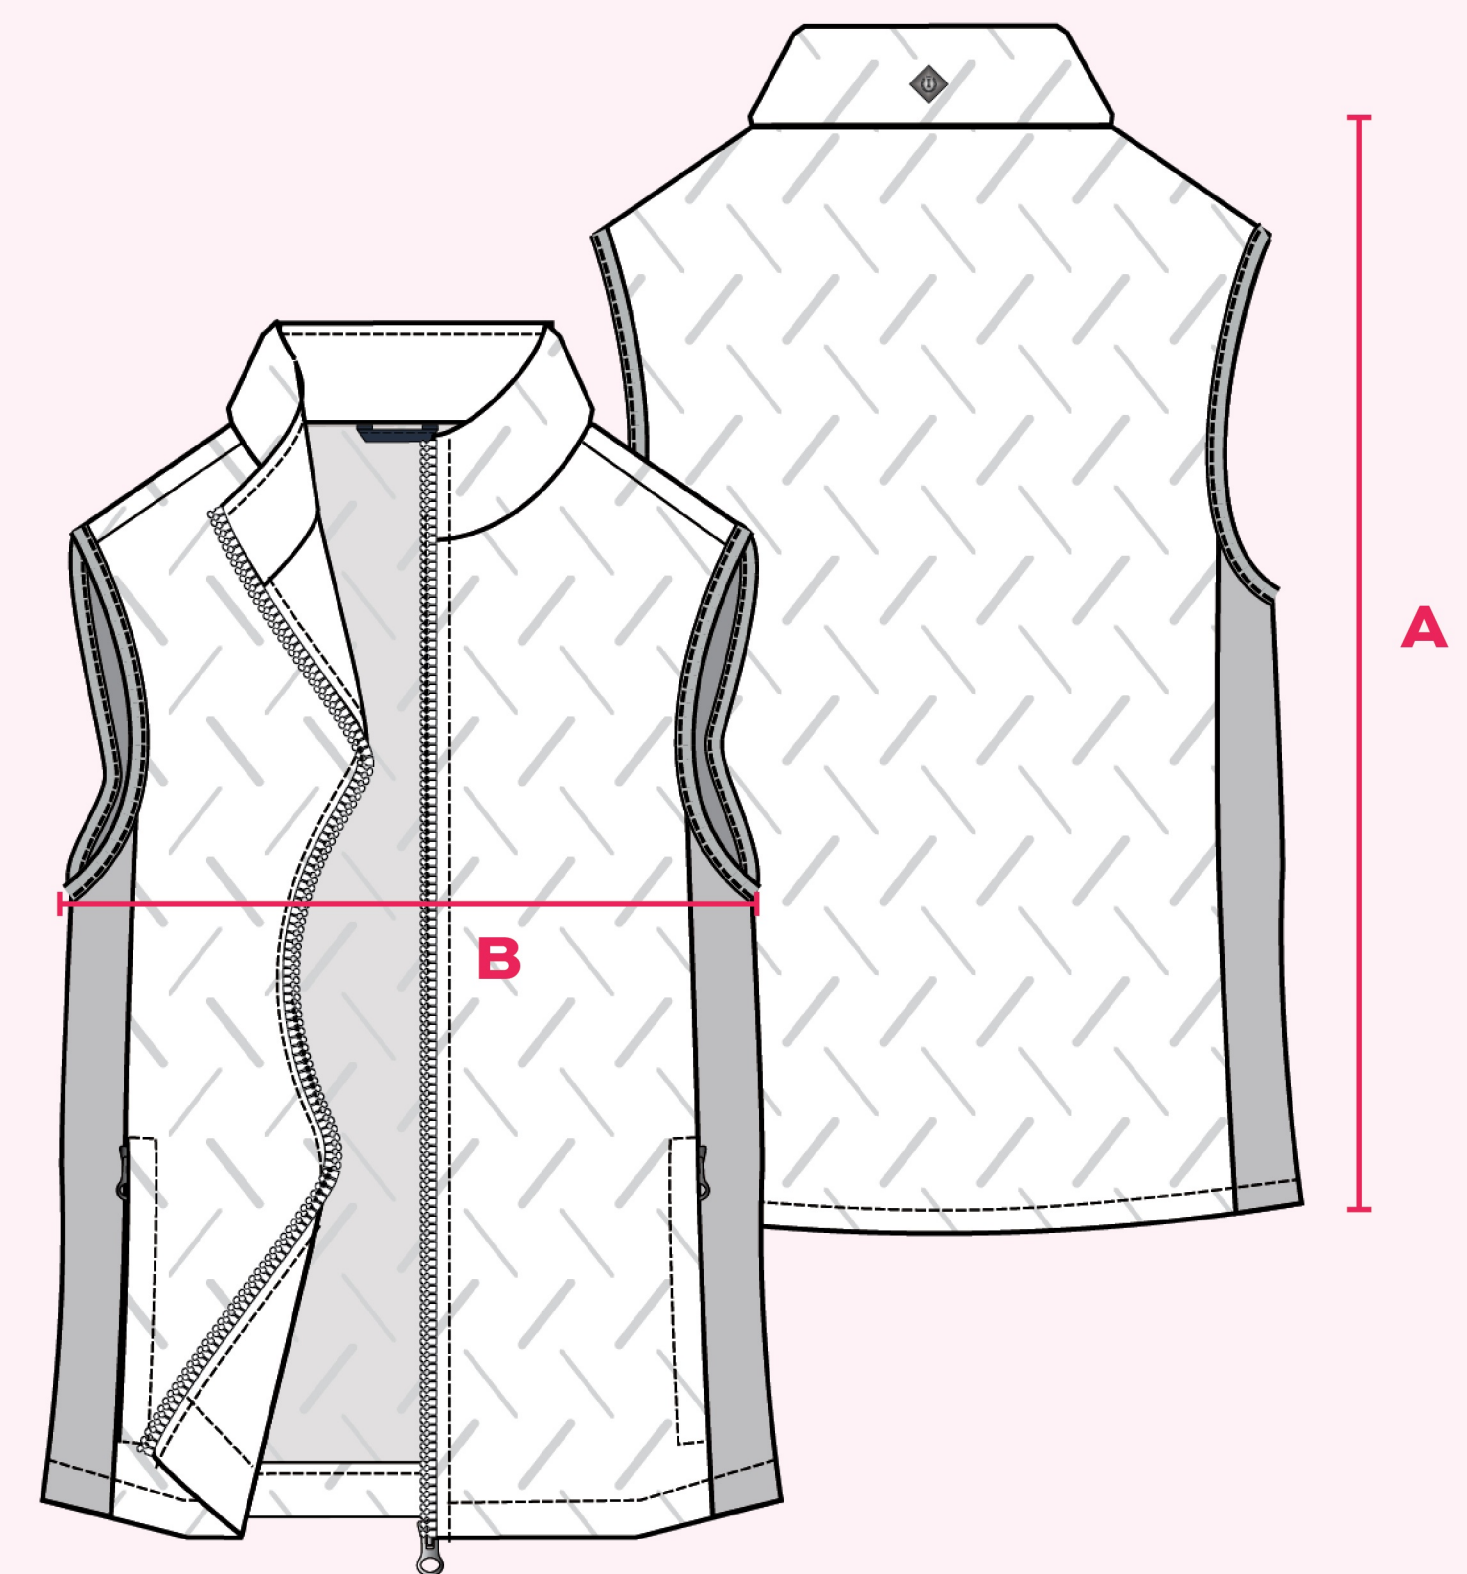

DIMENSIONS | BODYWARMER JON HYBRID

Size	A Backlength (cm)	B Chest width (cm)
XS	65	47
S	66,5	50,5
M	68	54,5
L	69,5	58,5
XL	71	62,5
XXL	72,5	66,5

THE GARMENT IS MEASURED WHILE LAID FLAT

KL32126BP2

IMPERIAL
RIDING