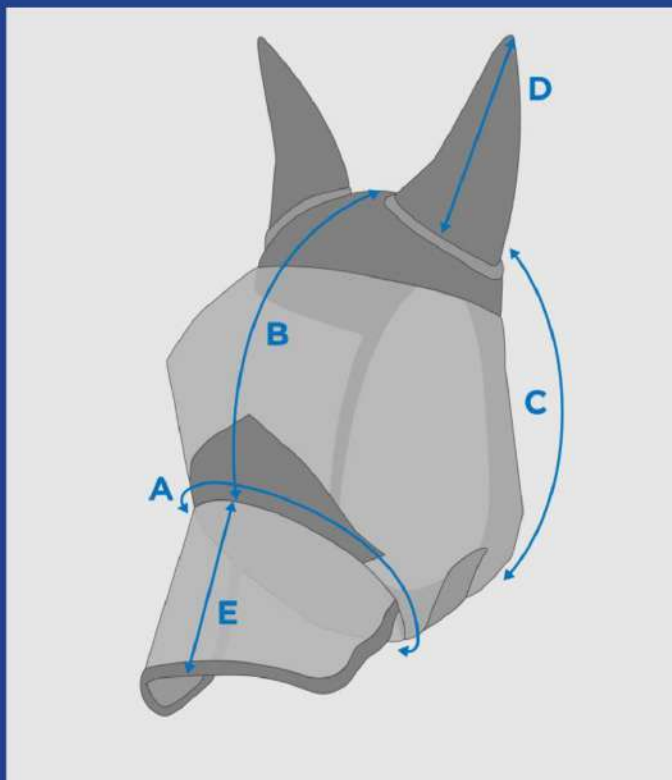

Fly Mask Size Guide

WeatherBeeta ComFiTec Durable Mesh Mask with Ears and Nose

Size	A	B	C	D	E
Mini	46cm / 18.1"	35cm / 13.8"	72cm / 28.3"	11cm / 4.3"	12cm / 4.7"
Small Pony	55cm / 21.7"	39cm / 15.4"	80cm / 31.5"	15cm / 5.9"	13cm / 5.1"
Pony	60cm / 23.6"	43cm / 17"	82cm / 32.3"	15cm / 5.9"	13cm / 5.1"
Cob	62cm / 24.4"	50cm / 19.7"	88cm / 34.6"	18.5cm / 7.3"	20cm / 7.9"
Full	68cm / 26.8"	52cm / 20.5"	85cm / 33.5"	20cm / 7.9"	20cm / 7.9"
Warmblood	69cm / 27.2"	57cm / 22.4"	90cm / 35.4"	20cm / 7.9"	20cm / 7.9"

*Some measures can vary by up to 10cm/4" due to the adjustment allowance of the touch tape and close fastenings